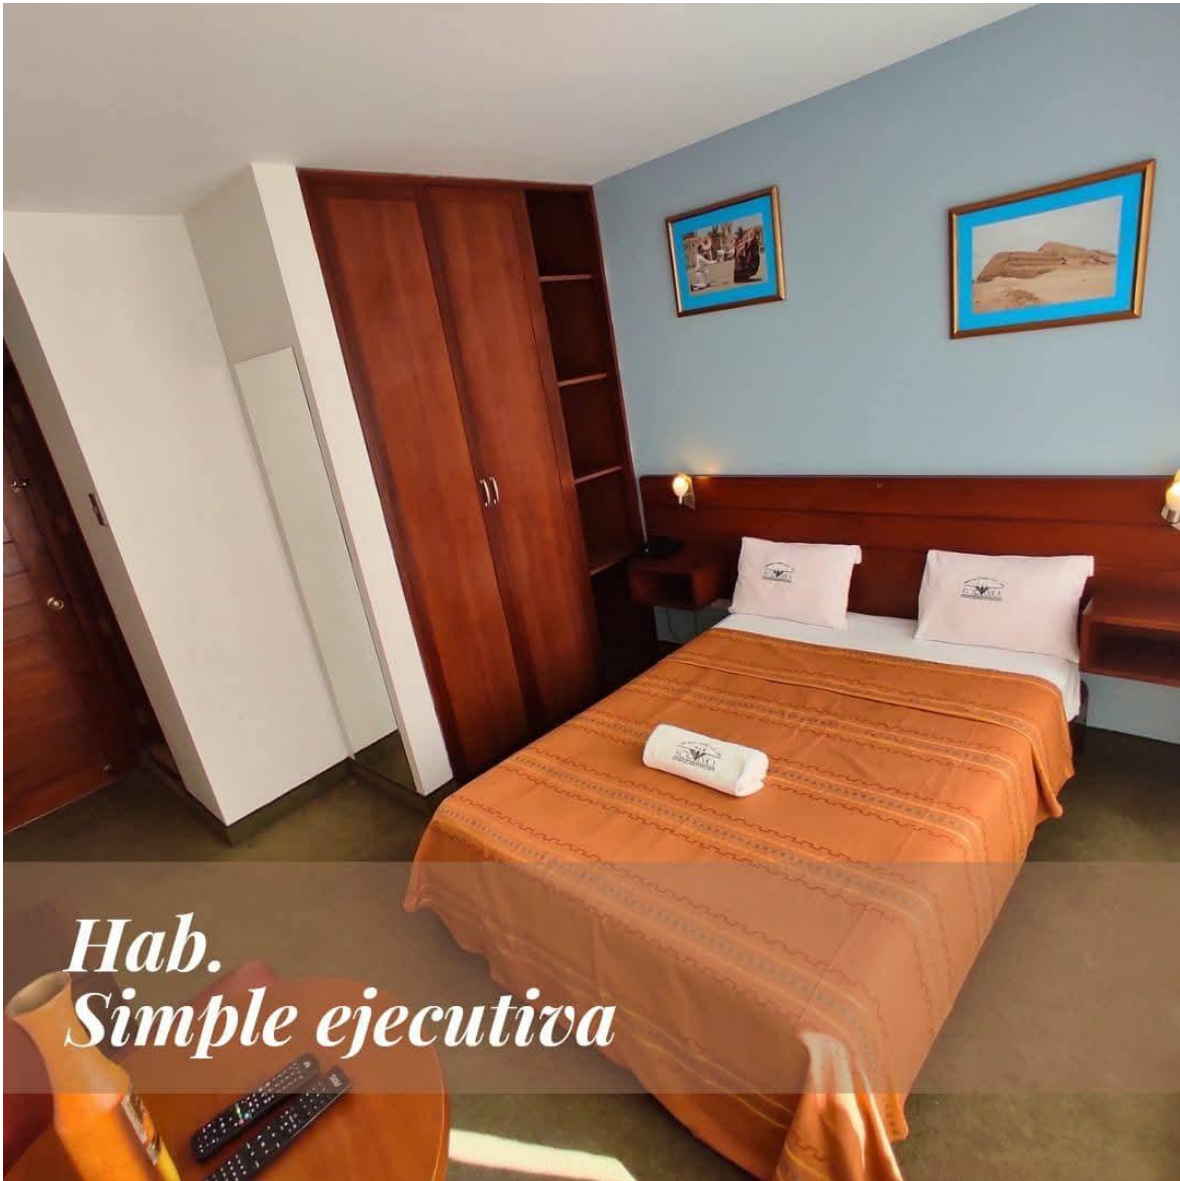

• MATRIMONIAL

• JUNIOR SUITE

• DOBLE

jr independencia 808

HOTEL
* * *
KORIANA
CONFORTABLEMENTE EXCLUSIVO

*Hab.
Matrimonial*

*Hab.
Simple ejecutiva*

*Hab.
Doble Simple*

*Hab.
Doble familiar*

*Hab.
Suite con jacuzzi*

Gran Bolívar Hotel-Trujillo
GRAN BOLÍVAR HOTEL

The image shows the entrance of Hotel Central Trujillo. Above the entrance is a sign with three stars and the word "CENTRAL" in large, bold, black letters. To the left of the sign is a crest with the letters "HC". Above the entrance door, four flags are displayed: the flag of Peru, the flag of Spain, the flag of Brazil, and the flag of the United States of America. The entrance is framed by a white architectural structure. The overall lighting is dim, with a blueish tint.