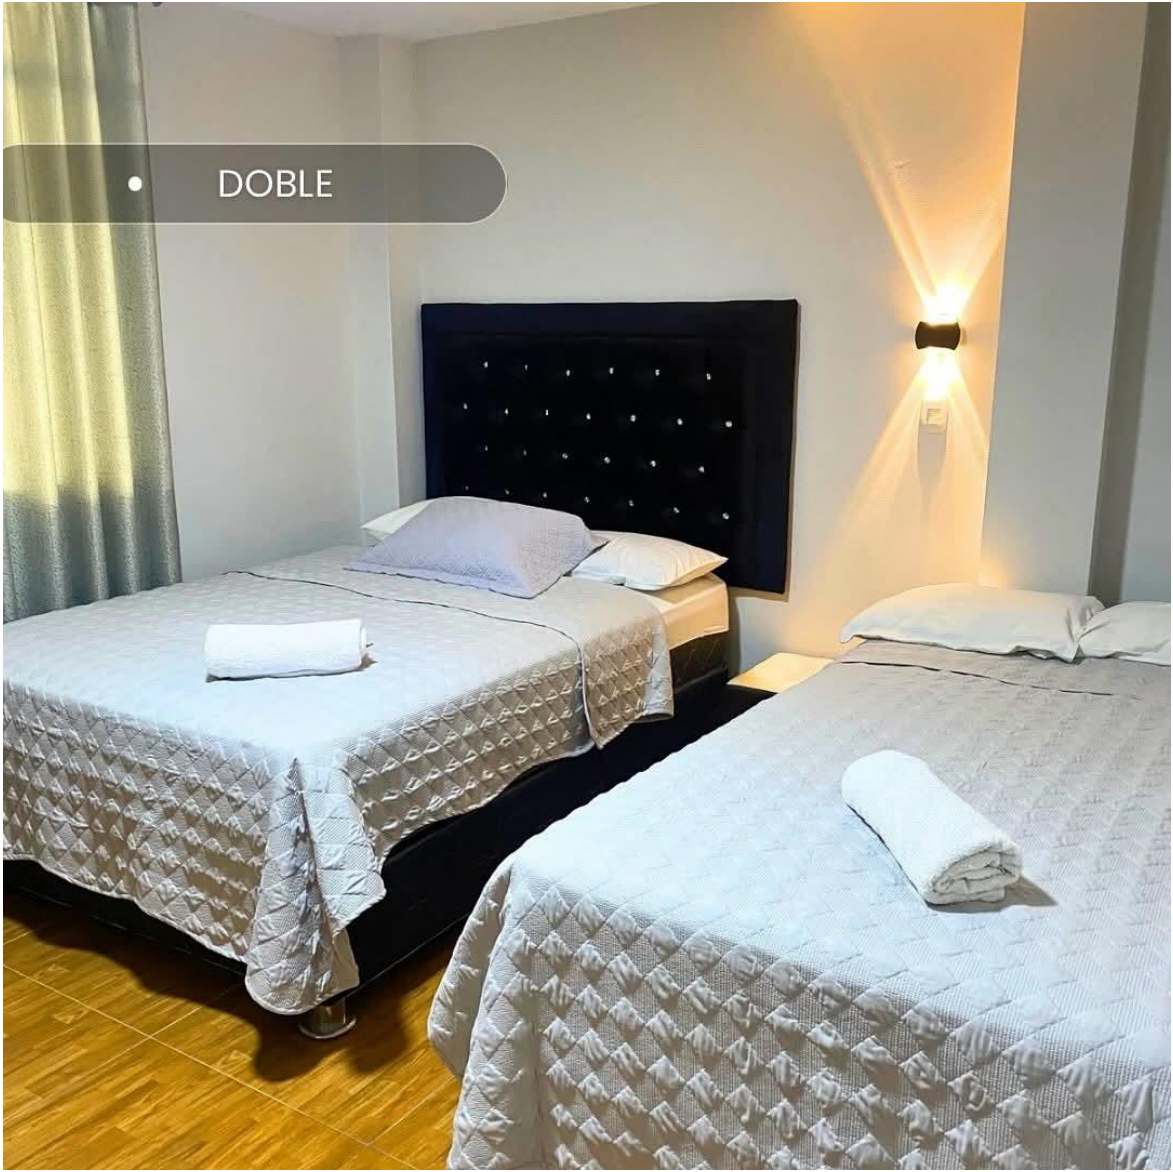

• MATRIMONIAL

• JUNIOR SUITE

• DOBLE

jr independencia 808

HOTEL
* * *
KORIANA
CONFORTABLEMENTE EXCLUSIVO

*Hab.
Matrimonial*

*Hab.
Simple ejecutiva*

*Hab.
Doble Simple*

*Hab.
Doble familiar*

*Hab.
Suite con jacuzzi*

Gran Bolívar Hotel-Trujillo
GRAN BOLÍVAR HOTEL

The image shows the entrance of Hotel Central Trujillo. Above the entrance is a sign with three stars and the word "CENTRAL" in large, bold, black letters. To the left of the sign is a crest with the letters "HC". Above the entrance door, four flags are displayed: the flag of Peru, the flag of Spain, the flag of Brazil, and the flag of the United States of America. The entrance is framed by a white architectural structure. The overall lighting is dim, with a blueish tint.