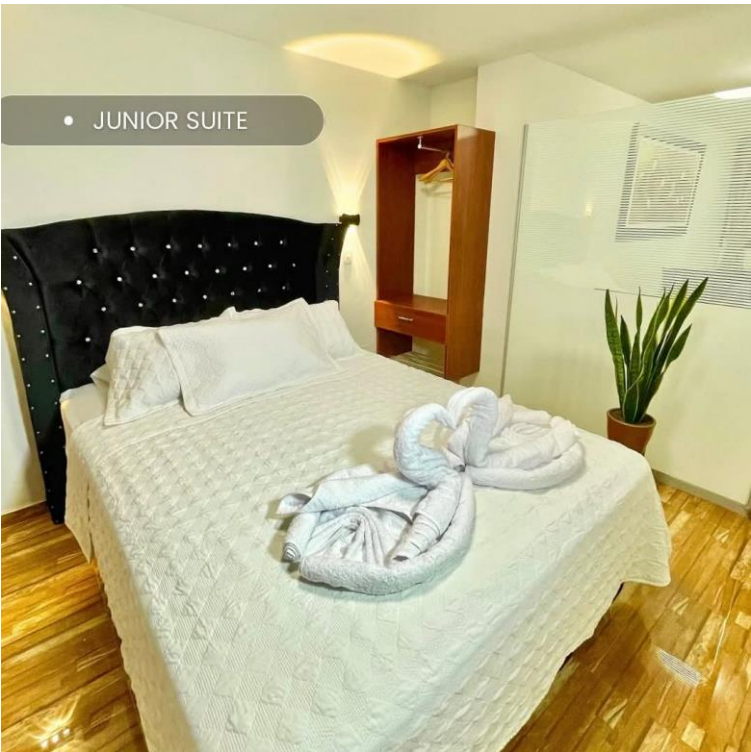

• MATRIMONIAL

• JUNIOR SUITE

• DOBLE

jr independencia 808

HOTEL
* * *
KORIANA
CONFORTABLEMENTE EXCLUSIVO

*Hab.
Matrimonial*

*Hab.
Simple ejecutiva*

*Hab.
Doble Simple*

*Hab.
Doble familiar*

*Hab.
Suite con jacuzzi*

Gran Bolívar Hotel-Trujillo
GRAN BOLÍVAR HOTEL

The image shows the entrance of Hotel Central Trujillo. Above the entrance is a sign with three stars and the word "CENTRAL" in large, bold, black letters. To the left of the sign is a crest with the letters "HC". Above the entrance door, four flags are displayed: the flag of Peru, the flag of Spain, the flag of Brazil, and the flag of the United States of America. The entrance is framed by a white architectural structure. The overall lighting is dim, with a blueish tint.