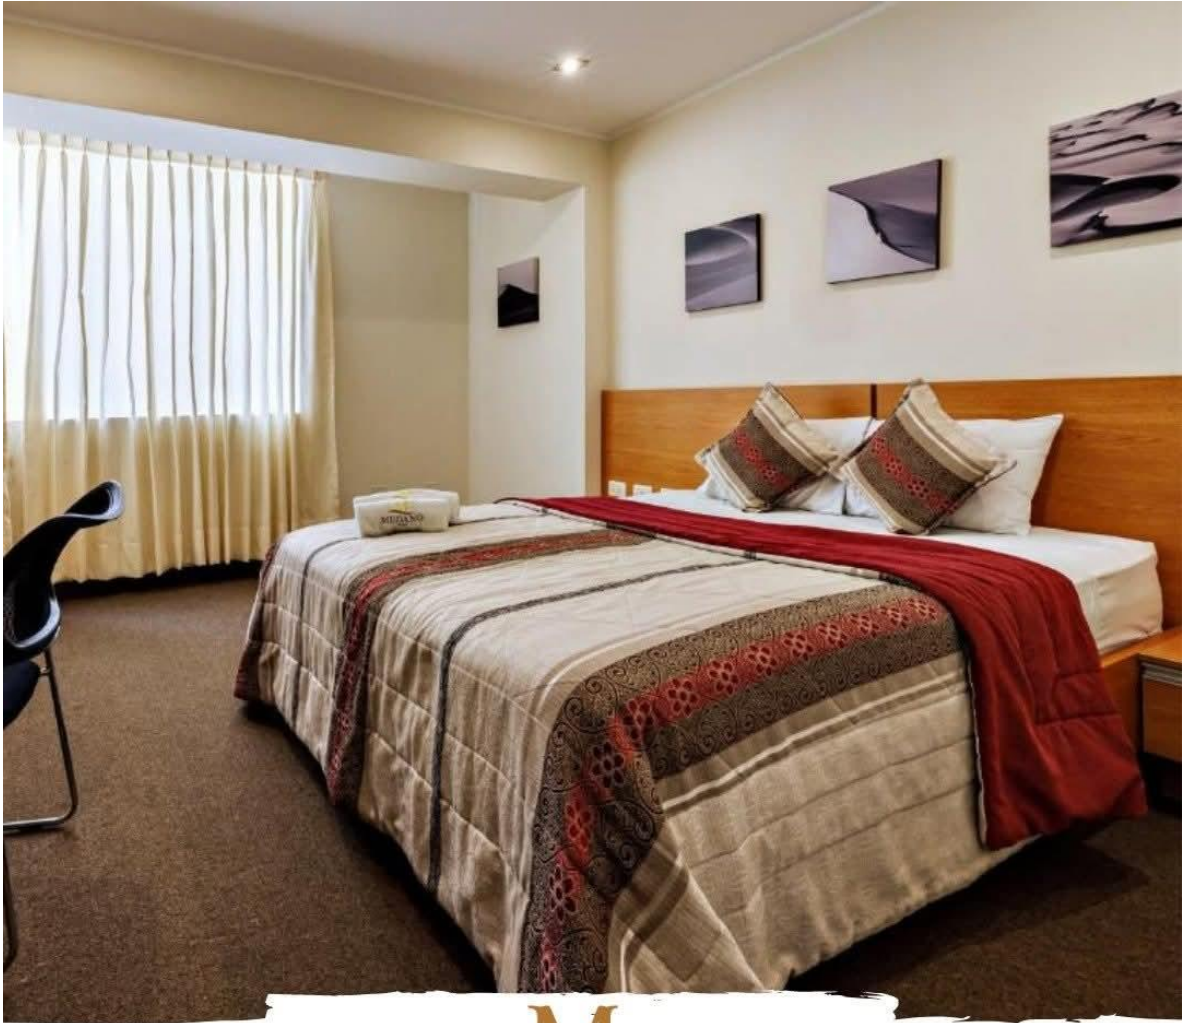

M
MEDANO
HOTEL